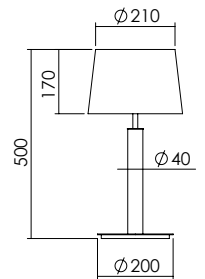

LIGHT SOURCE | FONTE LUMINOSA

DIMENSIONS | DIMENSIONI

E27 golf max 9W LED

IP20

2114D0

FINISHES | FINITURE

CODE | CODICE

Body | Corpo