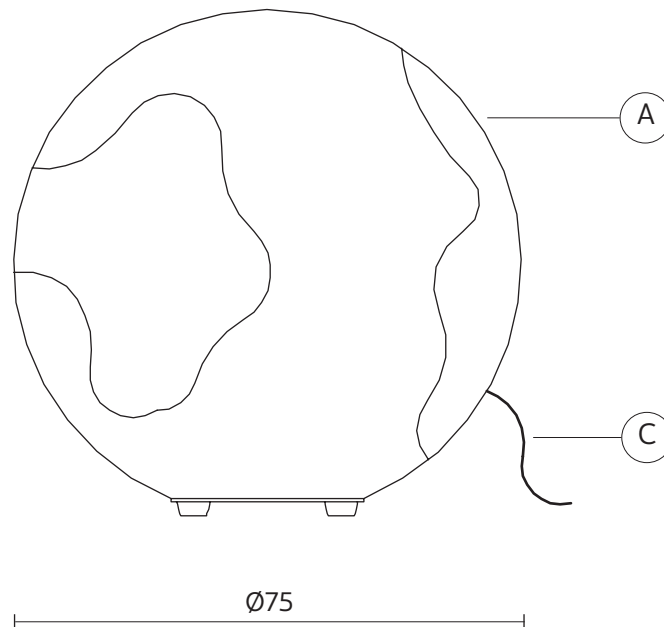

ELECTRICAL CABLE "C"

material	neoprene	
colour	green	

ELECTRICAL SYSTEM

socket	E27
source	max 1x105w
energy class	from E to A++

PACKAGING

nr. of collis	1
net weight/kg	8
gross weight/kg	12
packaging/cm	93x93x93

EMISSION OF LIGHT

one-directional

CERTIFICATION

IEC	60598-1:2008
EN	60598-1:2008 + A11:2009

IP rate	IP65
bulb	class A equipped

COLLECTION

available also as: suspension (indoor/outdoor)