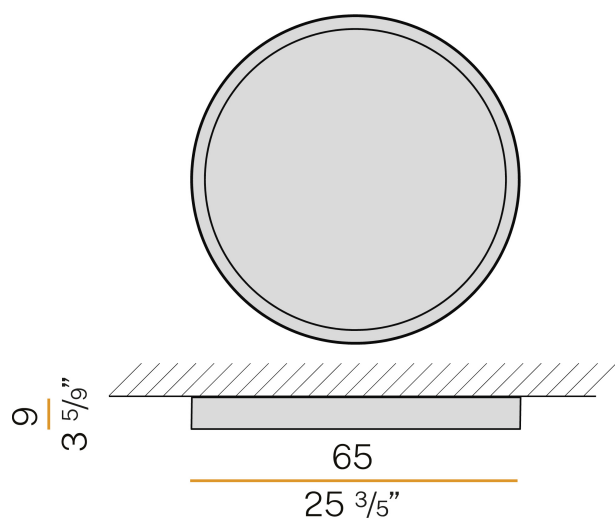

PANZERI

Planet Ring

220-240V AC dimmable (DALI/Push DIM)

P08301.070.0402

● white

Data sheet

CODE	P08301.070.0402
SYSTEM POWER CONSUMPTION	71W
EFFICACY	82.59lm/W
LIGHT SOURCE	LED
LIGHT SOURCE LIFETIME	L80 (B20) 80.000h
COLOUR TEMPERATURE	3000K Ra>90
LIGHT DISTRIBUTION	diffused
POWER SUPPLY	220-240V AC
FREQUENCY	50/60Hz
ELECTRICAL CONFIGURATION	dimmable (DALI/Push DIM)
DRIVER	integrated included
NOMINAL LUMINOUS FLUX	8857lm
LUMEN OUTPUT	5864lm
EFFICIENCY	66.2%
WEIGHT	8,60 Kg
PROTECTION DEGREE	IP40
COLOUR TOLLERANCES	SDCM 3
GLOW WIRE TEST PERFORMANCE	850°
PACKING DIMENSIONS	68,0 x 68,0 x 16,0 cm

Ceiling lighting fixture for interiors, with direct light emission.
Pickled sheet metal structure in white polyacrylic paint.
Aluminium dissipation plate.
Pickled sheet metal closing frame in polyacrylic paint.
Modelled polycarbonate diffuser with opaline finish.

Technical drawing

Application

Polar diagram