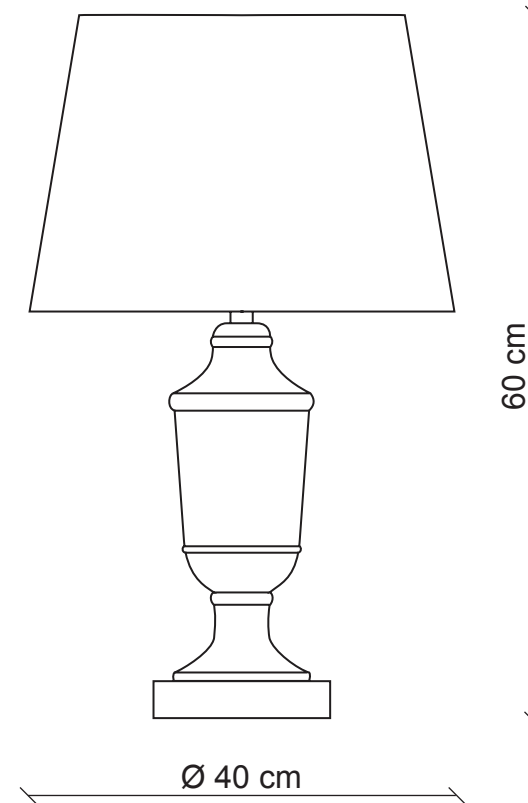

PATRIZIAGARGANTI

Firenze

BAGA XXI Century
LOVELY LIGHT

art. CM526

1 light Ceramic table lamp

Finish: Ivory with gold details

Lampshades: Natural paper

Ø 36x26
H. 26

1x
100W E27
not supplied

m³ 0,22
Kg 2,1