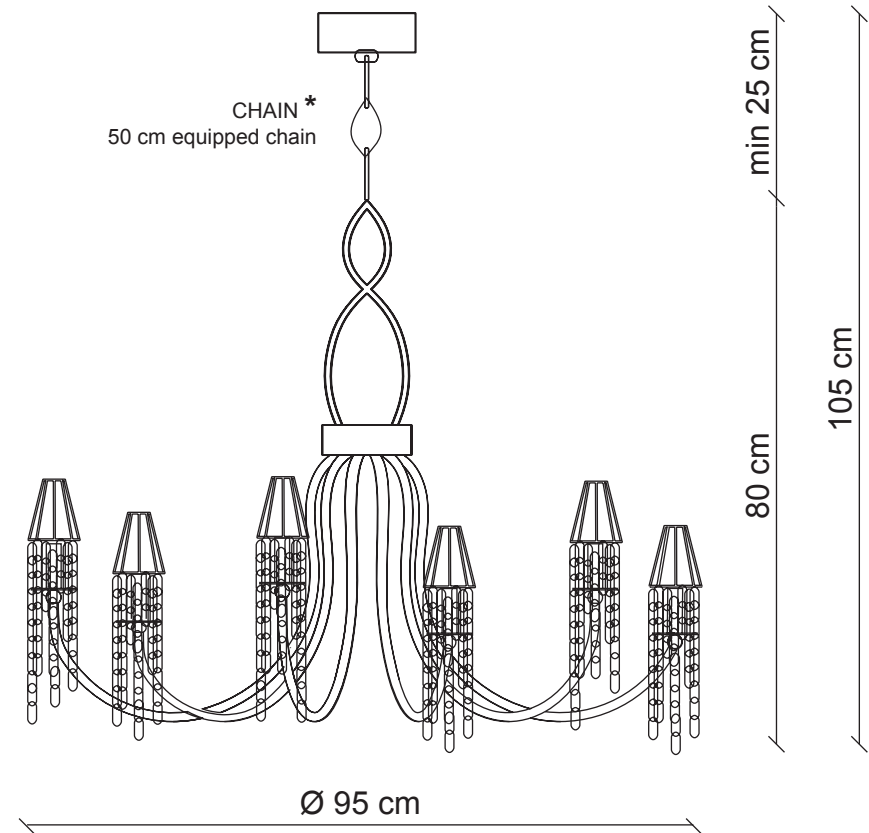

PATRIZIAGARGANTI

Firenze

The soul light

Moulin Rouge collection

12 lights chandelier