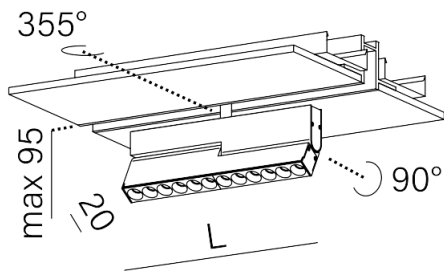

Last update on 2018-03-11 20:45. More details available at <https://www.aqform.com/en/RA1218>

RAFTER mini points move LED high multitrack

RAFTER mini points move LED high multitrack

Category: multitrack

Light source: LED, integrated

STRUCTURE

AVAILABLE VERSIONS:

M927	Medium power - Medium power	2700K	CRI>90
M930	Medium power - Medium power	3000K	CRI>90

AVAILABLE LUMINAIRE LENGTH:

10 cm

20 cm

AVAILABLE FINISHES:

STRUCTURE