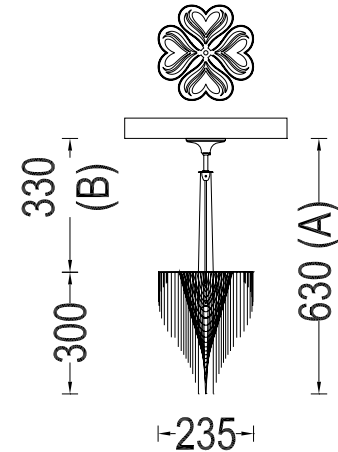

LOVE CLOVERS | BABYLOVE CLOVER- SUSPENDED - 250 | BABYLOVE-250-S

DESCRIPTION

A miniature four leaf clover design translated into a voluptuous and sensual heart shaped form. Illuminated by a single G4 LED 3W lamp within a Pyrex glass ball.

PRODUCT SIZE

SHADE SIZE: 250W X 300H MM / TOTAL HEIGHT: 630MM

PACKAGING DIMENSIONS

460MM(W) X 460MM(L) X 330MM(H)

LAMP TYPE & NO

1 X G4-LED 12V 3 WATT LAMPS (3W) LED ONLY

CLASS III
IP RATING 54
QC RATING 231

VOLTAGE RANGE
12V

PRODUCT MARKS & RATINGS

WEIGHT 1.2KG
PACKED 4.2KG WEIGHT

TECHNICAL DRAWING

INTERACT

SELECT COLOUR

- SILVER *
- BRASS *
- COPPER *
- SMOKE *
- MIXED METALIC *
- RUST *
- WHITE
- RED
- BLACK

* METALLIC

CUSTOMISE DIMENSIONS

A

B

LAMP TYPE

QUANTITY

ADDITIONAL COMMENTS

WEB LINK