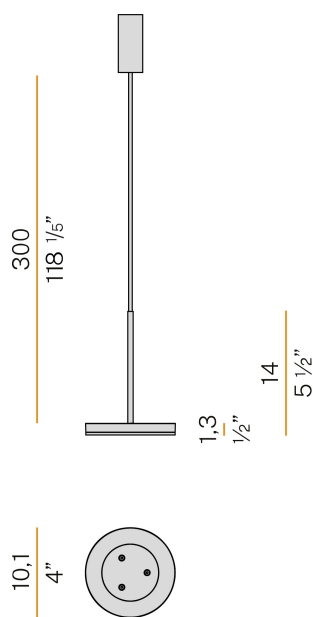

PANZERI

Bella

220-240V AC ON-OFF
L05201.011.0501

● white

Data sheet

CODE	L05201.011.0501
SYSTEM POWER CONSUMPTION	6,5W
EFFICACY	64.67lm/W
LIGHT SOURCE	LED
LIGHT SOURCE LIFETIME	L80 (B10) 70.000h
COLOUR TEMPERATURE	2700K Ra>90
LIGHT DISTRIBUTION	diffused
POWER SUPPLY	220-240V AC
FREQUENCY	50/60Hz
ELECTRICAL CONFIGURATION	ON-OFF
DRIVER	integrated included
NOMINAL LUMINOUS FLUX	460lm
LUMEN OUTPUT	388lm
EFFICIENCY	84.3%
WEIGHT	0,55 Kg
PROTECTION DEGREE	IP40
COLOUR TOLLERANCES	SDCM 3
PACKING DIMENSIONS	13,0 x 24,0 x 12,0 cm

Suspension lighting fixture for interiors, with direct light emission.
Die-cast aluminium structure in white, black, bronze, mat brass or titanium polyacrylic paint.
Modelled acrylic diffuser with mat finish.
Aluminium closing disk in polyacrylic paint.
Suspension kit with rod in brass tube in polyacrylic paint.
3m (118,1") long suspension and power cable in transparent PVC.
Power canopy with pickled sheet metal ceiling bracket and extruded aluminium covering in white, black, bronze, mat brass or titanium polyacrylic paint.

Technical drawing

Polar diagram

PANZERI

Bella

Accessories / diffusion

YPL05207.015

Ivory pleated fabric lampshade, simple snap installation.