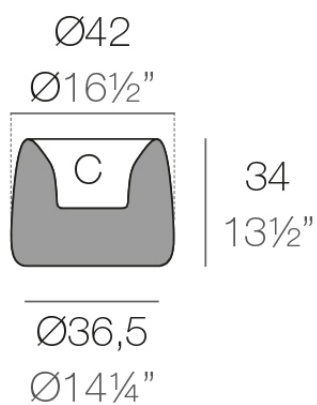

Products / Planters / Organic Round Planter ø42x33

Organic round planter ø42x33

The most extensive collection of indoor and outdoor planters designed by Studio Vondom. Timeless and minimalist designs that allow you to create unique and original atmospheres for homes, restaurants and any space.

Info

Description

Weight: 2.8 Kg

ORGANIC redonda Ø42 cm C = 7 L
ORGANIC round Ø16½" C = 1¾ gal

Finishes

finishes

BASIC

Ref. 42310A