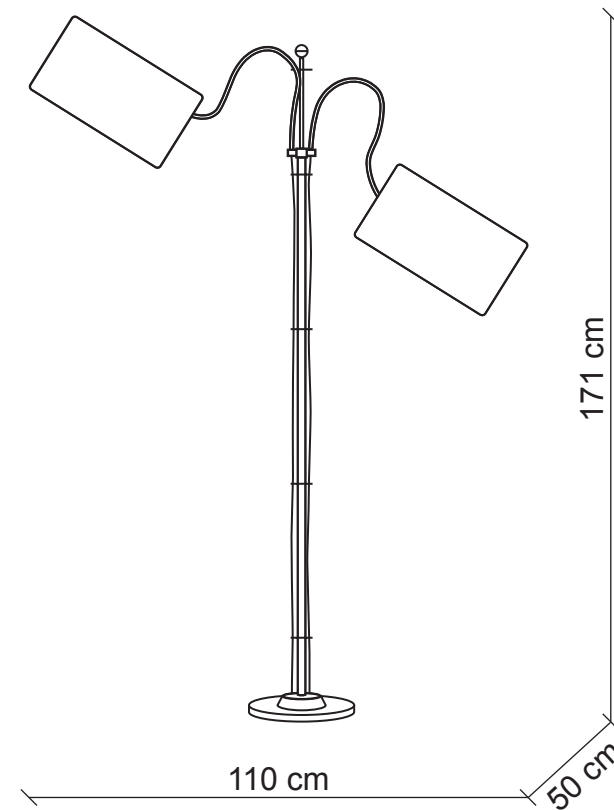

PATRIZIAGARGANTI

Firenze

BAGA Contemporary
LOVELY LIGHT

art. 685

2 lights Floor lamp

Finish: Leaden with nickel details

Lampshades: Red goffered fabric

Ø 22x22
H. 38

2x
100W E27
not supplied

m³ 0,52

m³ 0,22

Kg 11,2