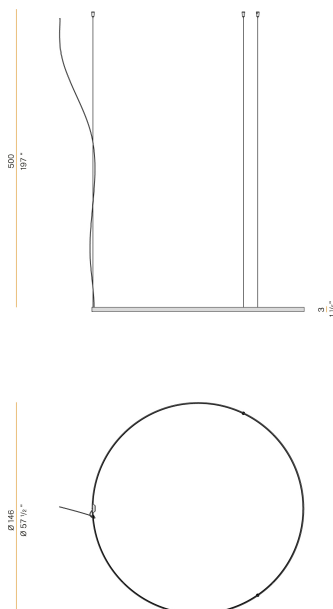

### Data sheet

CODE	M10317.150.0510
SYSTEM POWER CONSUMPTION	71W
EFFICACY	86.2lm/W
LIGHT SOURCE	LED
LIGHT SOURCE LIFETIME	L70 (B50) 60.000h
COLOUR TEMPERATURE	2700K Ra>90
LIGHT DISTRIBUTION	diffused
POWER SUPPLY	24V DC
DRIVER	remote not included
LUMEN OUTPUT	6120lm
WEIGHT	1,58 Kg
PROTECTION DEGREE	IP20
COLOUR TOLLERANCES	SDCM 3
PACKING DIMENSIONS	160,0 x 160,0 x 11,0 cm

### Technical drawing

### Polar diagram