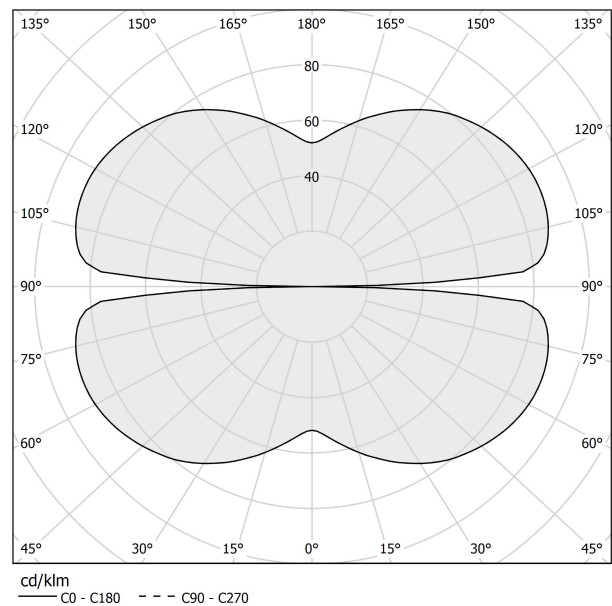

### Data sheet

CODE	M10317.150.0510
SYSTEM POWER CONSUMPTION	71W
EFFICACY	86.2lm/W
LIGHT SOURCE	LED
LIGHT SOURCE LIFETIME	L70 (B50) 60.000h
COLOUR TEMPERATURE	2700K Ra>90
LIGHT DISTRIBUTION	diffused
POWER SUPPLY	24V DC
DRIVER	remote not included
LUMEN OUTPUT	6120lm
WEIGHT	1,58 Kg
PROTECTION DEGREE	IP20
COLOUR TOLLERANCES	SDCM 3
PACKING DIMENSIONS	160,0 x 160,0 x 11,0 cm

### Technical drawing

### Polar diagram