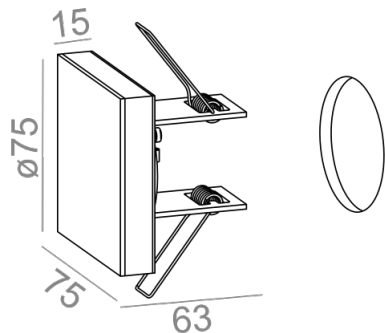

Last update on 2018-03-11 20:45. More details available at <https://www.aqform.com/en/LP6212>

Tolerance for dimensions ± 1 mm

Warranty period 5 years

AVAILABLE FINISHES:

GLOSS STRUCTURE ADDITIONAL

LEDPOINT square LED 230V wall G/K

LEDPOINT square LED 230V kinkiet G/K

Category: wall

Power 4W

Light source: LED, integrated

Dimming: Phase-Control

Integrated light source

Gear not required.