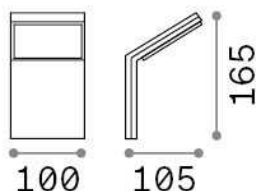

Source info

Integrated source	Integrated LED module
Replaceable source	No
Power	9 W
Emission	Direct
Max consumption	max 9,00 W
Features LED	LED SMD
CCT LED	3000 K
Duration LED (t. 25°C)	30000 h
CRI	> 80
Light beam	120°
Light beam flux	1050 lm
Useful light flux	780 lm