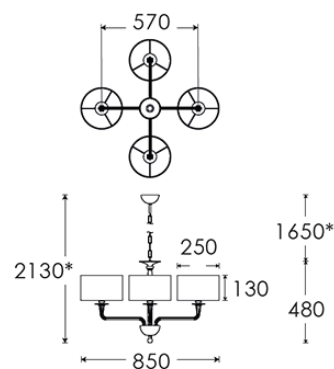

HEATHFIELD & CO

PRODUCT SPECIFICATION SHEET

Pendant | CZARINA 4 ARM GOLD

PENDANT

Material: Glass
Finish shown: Gold
Metalwork: Gold
Code: PD-CZAR-BRSS-OGLD-4LT

LAMPSHADE AS SHOWN

10" Thin Drum Chocolate Satin
Shade code: SH-10-THDR
Shade lining: Gold PVC

FLEX

1.5 metres of Gold PVC cable.

SWITCHING & PLUG

Hardwired

WEIGHT

6.0 kg approx.

WARRANTY

12 Months

LAMPING

4 x E27 Lampholder - 25W max. LED bulb recommended.

FIXING NOTE

It is the buyer's responsibility to ensure that suitable fixings are used.

FINISHING NOTE

All our glasswork is hand blown and will vary from piece to piece - variations in form and proportion. Colour formation, pattern and finishing details are unique to each lamp and it is part of the charm that no two products are exactly the same.

Dimensions in mm and approximate
*Adjustable flex and chain length

H&CO

Decorative lighting
for beautiful spaces

www.heathfield.co.uk | +44 (0) 1732 350450 | sales@heathfield.co.uk

Unit 1, Priory Road, Tonbridge, Kent, TN9 2AF, United Kingdom