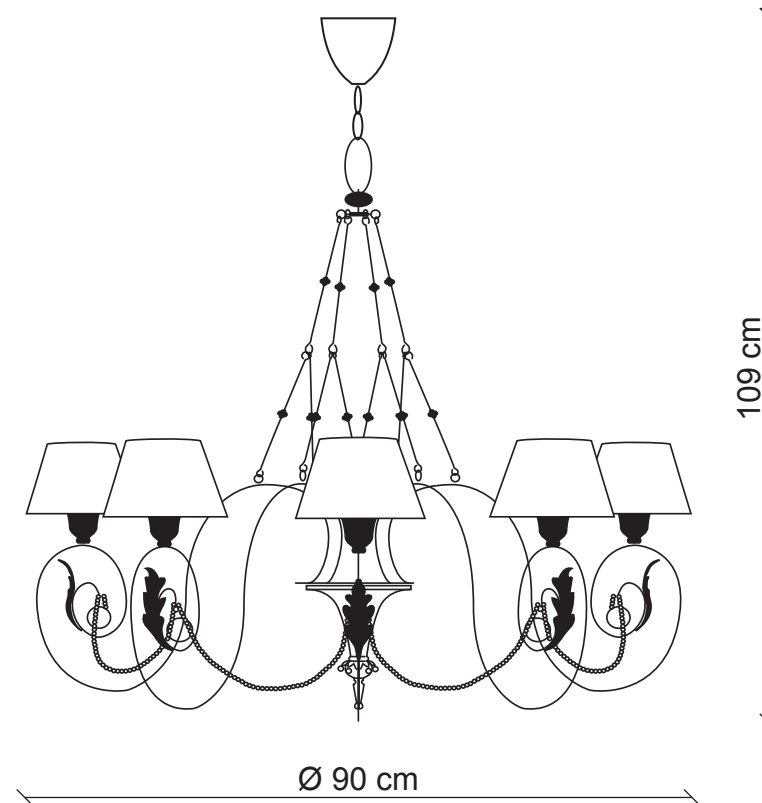

PATRIZIAGARGANTI

Firenze

BAGA XXI Century
LOVELY LIGHT

art. 980

8 lights Chandelier

Finish: Silver leaf with protected nickel details

Lampshades: Grey fabric

Accessories: Clear and amethyst crystals

m³ 0,86
Kg 6,2