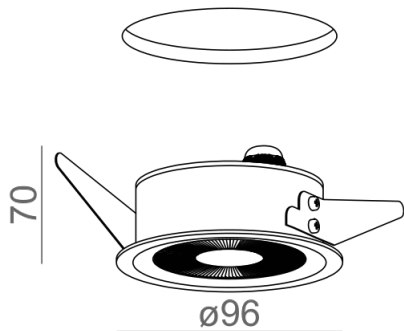

## ONLY round mini LED 230V hermetic recessed

### ONLY round mini LED 230V hermetic wpuszczany

Category: recessed

Dimming: Phase-Control

Integrated light source

Gear not required.

Tolerance for dimensions  $\pm 1$ mm

Warranty period 5 years

**AVAILABLE FINISHES:**