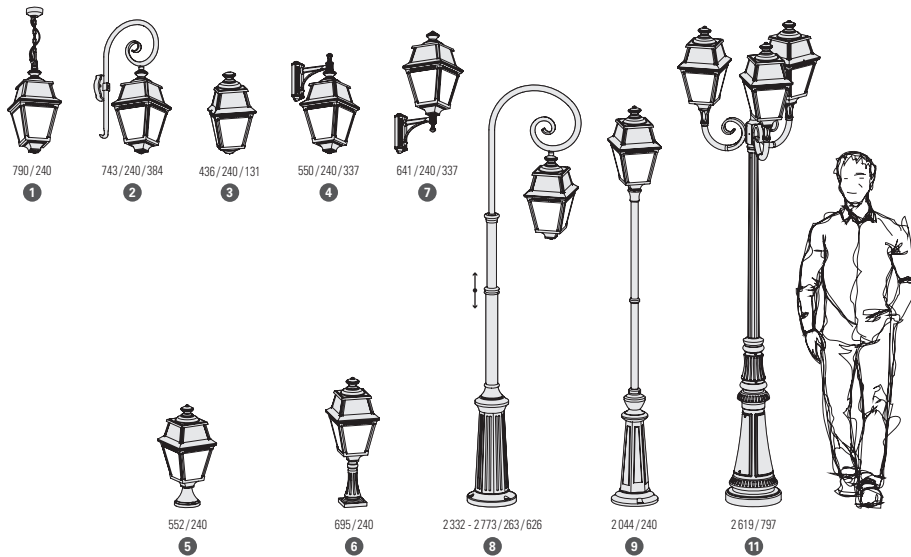

MODELS

height/width/depth