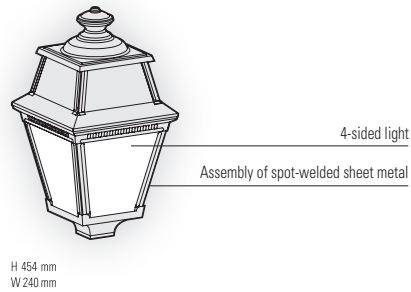

Avenue 2

IP44
Class 1

Aluminium or tinted lacquered brass
Clear glass or opal PMMA diffuser

SOURCES

LED 13W - 3000K warm white
E27 - 105W max H200 mm max (except model 3)
Ø66 mm - H200 mm max (model 3)
E27 SHP & IM on request