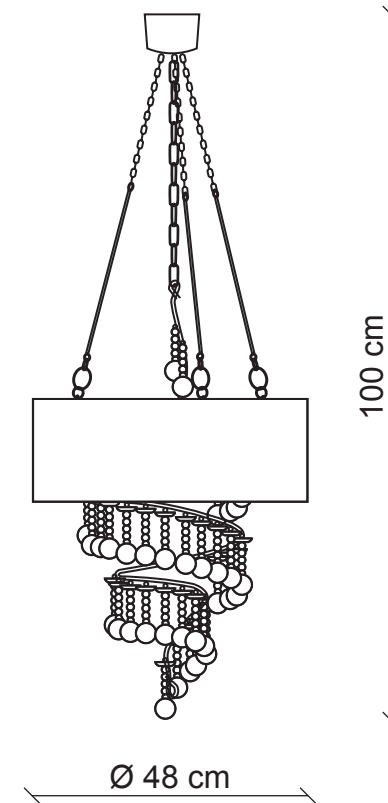

PATRIZIAGARGANTI

Firenze

BAGA Progress
LOVELY LIGHT

art. 3361

5 lights Chandelier

Finish: Silver leaf

Lampshades: Black leather

Accessories: Black and clear crystals

m³ 0,54
Kg 7,5