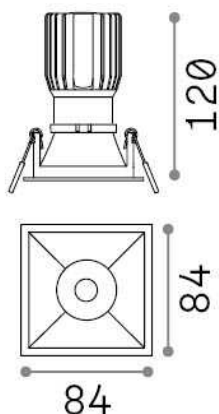

Source info

Integrated source	Integrated LED module
Replaceable source	No
Power	11 W
Emission	Direct
Max consumption	max 11,00 W
Features LED	LED COB CREE
CCT LED	3000 K
Duration LED (t. 25°C)	50000 h
CRI	> 80
Light beam	36°
UGR Maximum	< 19
Light beam flux	1100 lm
Useful light flux	660 lm
Photobiological risk	1