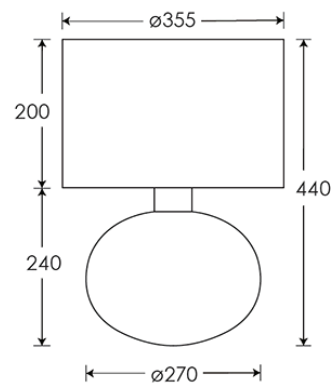

HEATHFIELD & CO

PRODUCT SPECIFICATION SHEET

Table Lamp | ORION SUEDE

LAMP BASE

Material: Glass
Finish shown: Suede
Metalwork: Satin Brass
Code: TL-ORIO-SBRS-SUED

LAMPSHADE AS SHOWN

14" Flat Drum Stone Glaze Linen
Shade code: SH-14-FLDR
Shade lining: Prosecco PVC

FLEX

1.5 metres of Pearl twisted flex. Alternative colours can be specified from our collection.

SWITCHING & PLUG

White 13 AMP UK plug & inline switch.
Alternative plug types available.

BASE WEIGHT

1.5 kg approx.

LAMPING

1 x E27 Lampholder - 60W max. LED bulb recommended.

WARRANTY

12 Months

FINISHING NOTE

All our glasswork is hand blown and will vary from piece to piece - variations in form and proportion. Colour formation, pattern and finishing details are unique to each lamp and it is part of the charm that no two products are exactly the same.

CLEANING INSTRUCTIONS

The finishes on this luminaire only require regular cleaning with a soft dry duster. Abrasive or chemical cleaners may harm the finish and should not be used. Shade to be dusted with a clean dry cloth.

Dimensions in mm and approximate

H&CO

Decorative lighting
for beautiful spaces

www.heathfield.co.uk | + 44 (0) 1732 350450 | sales@heathfield.co.uk

Unit 1, Priory Road, Tonbridge, Kent, TN9 2AF, United Kingdom