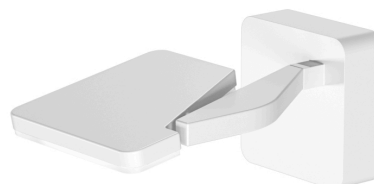

PANZERI

Jackie lot

220-240V AC dimmable (IoT/Step DIM)

A07701.000.0413

● white

Data sheet

CODE	A07701.000.0413
SYSTEM POWER CONSUMPTION	10W
EFFICACY	70.6lm/W
LIGHT SOURCE	LED
LIGHT SOURCE LIFETIME	L90 (B10) 50.000h
COLOUR TEMPERATURE	3000K Ra>90
LIGHT DISTRIBUTION	adjustable
BEAM ANGLE	90°
POWER SUPPLY	220-240V AC
FREQUENCY	50/60Hz
ELECTRICAL CONFIGURATION	dimmable (IoT/Step DIM)
DRIVER	integrated included
NOMINAL LUMINOUS FLUX	884lm
LUMEN OUTPUT	706lm
EFFICIENCY	79.9%
WEIGHT	0,47 Kg
PROTECTION DEGREE	IP40
COLOUR TOLLERANCES	SDCM 3
PACKING DIMENSIONS	12,0 x 24,0 x 13,0 cm

Wall lighting fixture for interiors, with swivelling light beam.
 Pickled sheet metal wall bracket in polyacrylic paint.
 Die-cast aluminium wall plate in polyacrylic paint.
 Die-cast aluminium structure in white, black, red or titanium polyacrylic paint.
 Die-cast aluminium head rotating on two axes in polyacrylic paint.
 Modelled acrylic diffuser with mat finish and double serigraphy.
 Push-button to adjust luminosity according to 5 levels of visual comfort.
 Module for luminous flux automatic regulation, complete with sensor for measuring environmental conditions and with Bluetooth antenna for managing the device or for connecting it to a Building Automation system.