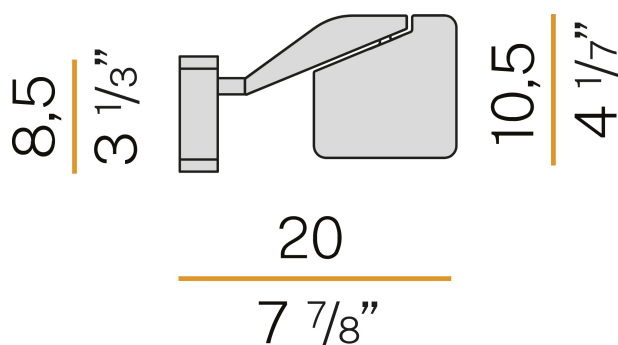

PANZERI

Jackie lot

220-240V AC dimmable (IoT/Step DIM)

A07701.000.0413

● white

Data sheet

CODE	A07701.000.0413
SYSTEM POWER CONSUMPTION	10W
EFFICACY	70.6lm/W
LIGHT SOURCE	LED
LIGHT SOURCE LIFETIME	L90 (B10) 50.000h
COLOUR TEMPERATURE	3000K Ra>90
LIGHT DISTRIBUTION	adjustable
BEAM ANGLE	90°
POWER SUPPLY	220-240V AC
FREQUENCY	50/60Hz
ELECTRICAL CONFIGURATION	dimmable (IoT/Step DIM)
DRIVER	integrated included
NOMINAL LUMINOUS FLUX	884lm
LUMEN OUTPUT	706lm
EFFICIENCY	79.9%
WEIGHT	0,47 Kg
PROTECTION DEGREE	IP40
COLOUR TOLLERANCES	SDCM 3
PACKING DIMENSIONS	12,0 x 24,0 x 13,0 cm

Wall lighting fixture for interiors, with swivelling light beam.
 Pickled sheet metal wall bracket in polyacrylic paint.
 Die-cast aluminium wall plate in polyacrylic paint.
 Die-cast aluminium structure in white, black, red or titanium polyacrylic paint.
 Die-cast aluminium head rotating on two axes in polyacrylic paint.
 Modelled acrylic diffuser with mat finish and double serigraphy.
 Push-button to adjust luminosity according to 5 levels of visual comfort.
 Module for luminous flux automatic regulation, complete with sensor for measuring environmental conditions and with Bluetooth antenna for managing the device or for connecting it to a Building Automation system.

Technical drawing

Polar diagram