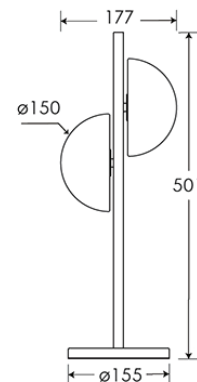

HEATHFIELD & CO

PRODUCT SPECIFICATION SHEET

Table Lamp | NACCHERA

LAMP BASE

Material: Metal & Glass
Finish shown: Satin Brass
Code: TL-NACC-SBRS-OPAL

FLEX

1.5 metres of Black twisted flex. Alternative colours can be specified from our collection.

SWITCHING & PLUG

Black 13 AMP UK plug & inline switch.
Alternative plug types available.

BASE WEIGHT

3.2 kg approx.

LAMPING

2 x G9 Lampholder - 25W max. LED bulb recommended.

WARRANTY

12 Months

FINISHING NOTE

All metalwork is handcrafted and may vary from piece to piece with slight variation in finish and detailing.

CLEANING INSTRUCTIONS

The finishes on this luminaire only require regular cleaning with a soft dry duster. Abrasive or chemical cleaners may harm the finish and should not be used. Shade to be dusted with a clean dry cloth.

Dimensions in mm and approximate

H&CO

Decorative lighting
for beautiful spaces

www.heathfield.co.uk | + 44 (0) 1732 350450 | sales@heathfield.co.uk
Unit 1, Priory Road, Tonbridge, Kent, TN9 2AF, United Kingdom