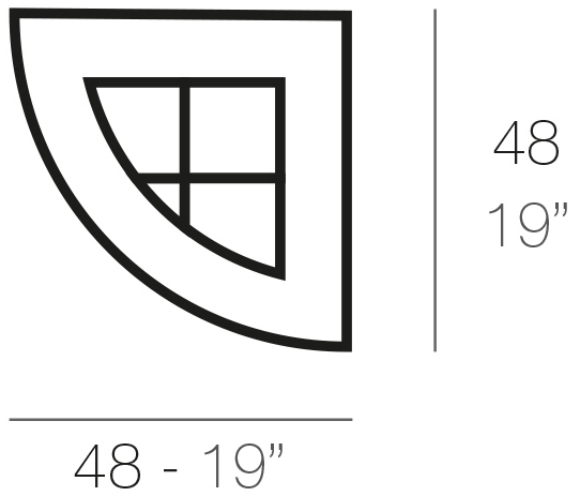

Products / Planters / Angular Tray 66x47

Angular tray 66x47

Info

Description

Pot made of polyethylene resin by rotational moulding. 100% Recyclable. Item suitable for indoor and outdoor use. Available in different finishes.

Weight: 0.35 Kg

PLATO ANGULAR 48 x 48 cm
ANGULAR PLATE 19" x 19"

Finishes

finishes

SIMPLE

Ref. 42866

purjai red

white