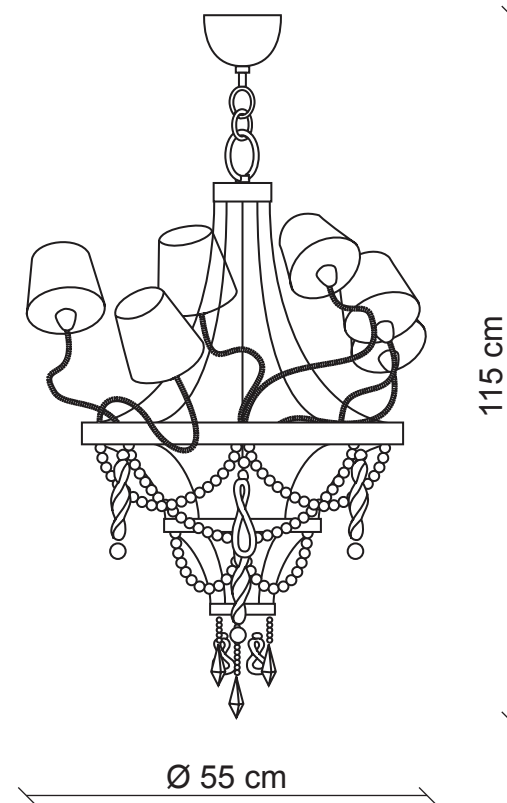

PATRIZIA GARGANTI

Firenze

BAGA Contemporary
LOVELY LIGHT

art. 2424/N

9 lights Chandelier

Finish: Leaden, nickel details

Lampshades: Black fabric, aluminium inside

Accessories: Black methacrilate and clear crystals

Ø 12x8
H. 11

9x
40W E14
not supplied

m³ 0,54
Kg 9,9