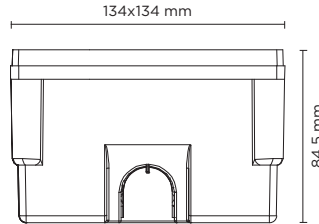

205001

HYDROFLOOR VETRO MEDIUM SQUARE

Square ground-recessed trimless uplight for outdoor installation, phospho-chromatised and polyester powder coated die-cast copper-free aluminium body, tempered safety glass, moulded silicone gasket. Built-in LED driver 220-240V 50-60Hz, with 5 CREE XP-G3 LED. IP67 rating.

light source	light beam options	lumen output (lm)	lumin. efficacy (lm/w)
3000°K warm-white			
high-power led	10°	720	90.00
high-power led	30°	684	85.50
high-power led	45°	650	81.25
4000°K neutral-white			
high-power led	10°	750	93.75
high-power led	30°	713	89.13
high-power led	45°	677	84.63

Finish color options:

Glass

Technical features

Technical data

Wattage	8 WATT
IP Rating	IP67
IK Rating	IK10
Material	High corrosion resistance die-cast copper-free aluminum body
Coating	Polyester powder coating with phosphochromating pre-finish
Light source	NR. 5 x 1.5W CREE "XP-G3" LED
Screws	Stainless steel
Transformer	Electronic power supply 220/240V 50/60Hz built-in
Static weight resistance	Max 5000 Kg
Gasket	Silicone rubber
Glass	Tempered
Cable gland	PG9
Power cable	1 mt. neoprene power cable included
Gross weight	1,40 Kg
Included	Polypropilene recessing box included