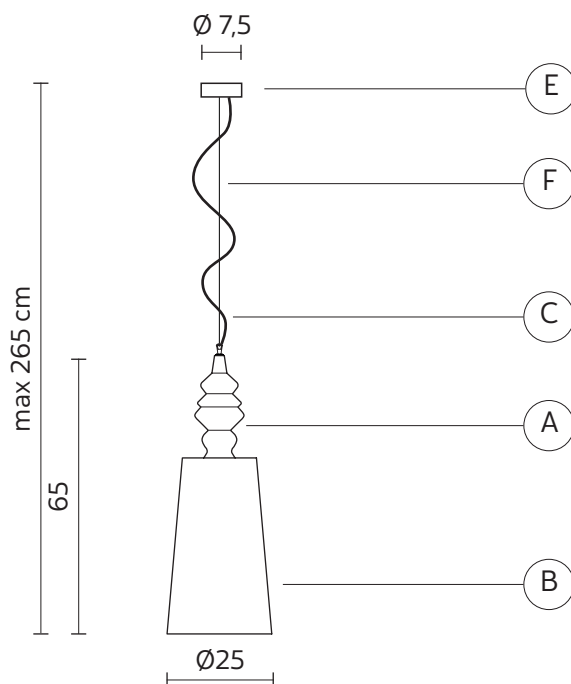

SHADE "B"

material	linen	
colour	white	

CEILING CUP "E"

material	metal	
colour	glossy white	

ELECTRICAL CABLE "C"

material	PVC	
colour	transparent	

SUSPENSION CABLE "F"

material	steel	
----------	-------	--

ELECTRICAL SYSTEM

socket	E27
source	max 1x52w
energy class	from E to A++

PACKAGING

nr. of collis	2
net weight/kg	2,4
gross weight/kg	2,9
packaging/cm	24x24x39(A) - 45x28x28(B)

EMISSION OF LIGHT

one-directional

CERTIFICATION

IEC	60598-1:2008
EN	60598-1:2008 + A11:2009

IP rate	IP20
bulb	not provided

COLLECTION

available also as floor lamp, wall lamp and table lamp