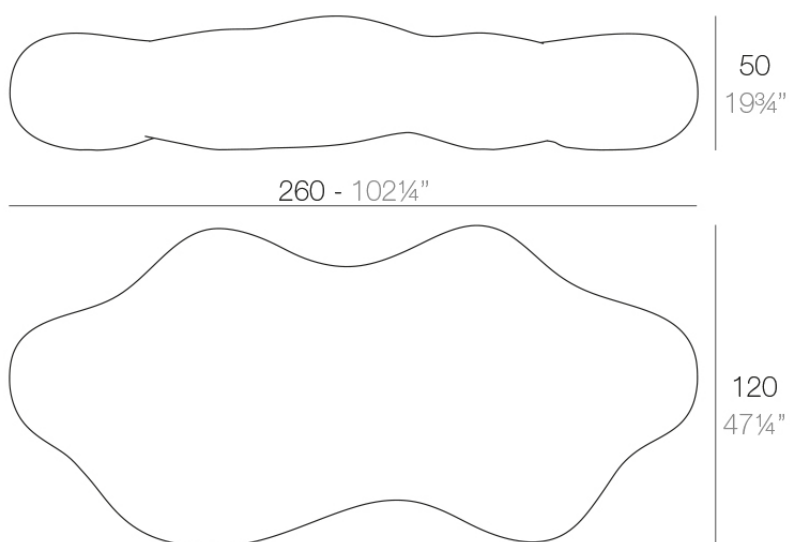

Info

Description

Made of polyethylene resin by rotational moulding. 100% Recyclable. Item suitable for indoor and outdoor use. Available in different finishes.

Weight: 46.07 Kg

LAVA Banco
LAVA Bench

Finishes