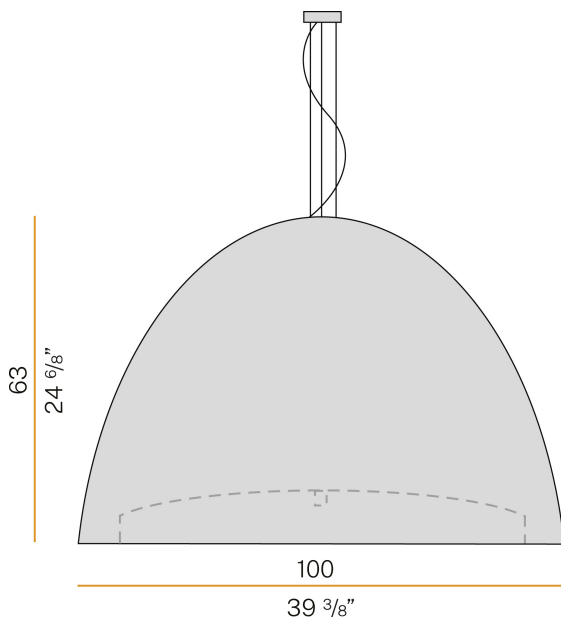

Technical drawing