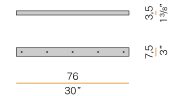

XM8901-05

Canopy for power supply with 5 outputs.