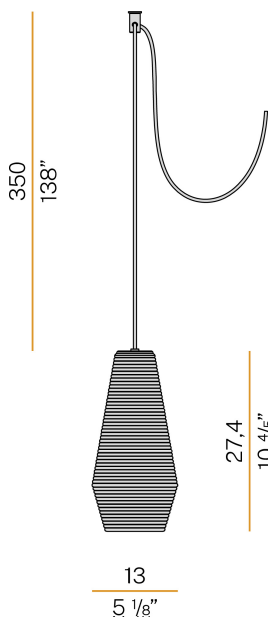

PANZERI

Olivia

220-240V AC
M09771.000.0200

 mat brass/white diffuser

Data sheet

CODE	M09771.000.0200
SYSTEM POWER CONSUMPTION	max 57W
LIGHT SOURCE	LED retrofit / halogen
LIGHT SOURCE KIT	* included
COMPATIBLE SOURCES	LED retrofit bulb 8W E27 2700K Ra80 1050lm (no dimming) * / max 57W E27
COLOUR TEMPERATURE	2700K Ra>80
LIGHT DISTRIBUTION	diffused
POWER SUPPLY	220-240V AC
FREQUENCY	50/60Hz
NOMINAL LUMINOUS FLUX	1050lm
WEIGHT	0,92 Kg
PROTECTION DEGREE	IP20
COLOUR TOLLERANCES	SDCM <6
PACKING DIMENSIONS	0,0 x 0,0 x 0,0 cm

Multiple suspension lighting fixture for interiors, with direct and indirect light emission. Rough aluminium structure.

Diffuser in blown glass with white, crystal, steel, amber, bronze, tobacco or green ribbing finish.

Turned pickled sheet metal closing disk in black or mat brass polyacrylic paint. 3,5m (137,8") long suspension and power cable in PVC with black fabric covering. Provided without power canopy, complete with polycarbonate hook.

Technical drawing

PANZERI

Olivia

Accessories / power supply

M7901/1	Canopy for power supply.			2,4 1"		10,6 4 1/6"
M7901/2	Canopy for power supply with 2 outputs.			2,4 1"		10,6 4 1/6"
M7901/3	Canopy for power supply with 3 outputs.			2,4 1"		10,6 4 1/6"
M7902/1	Canopy for power supply.			2,4 1"		10,6 4 1/6"
M7902/2	Canopy for power supply with 2 outputs.			2,4 1"		10,6 4 1/6"
M7902/3	Canopy for power supply with 3 outputs.			2,4 1"		10,6 4 1/6"
M91/94/9719	Canopy for power supply up to 9 M091__000.0200/M094__000.0200/M097__000.0200 models maximum.			4 1 1/2"		21 8 2/5"