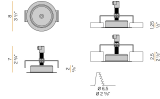

PANZERI

Olivia

Accessories / power supply and fixing

XM9201-01

Recessed canopy for electric cable suspensions. Suitable for 24V fixtures: remote driver 24V needed.