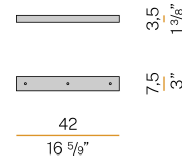

PANZERI

Olivia

Accessories / power supply and fixing

XM8901-03

Canopy for power supply with 3 outputs.