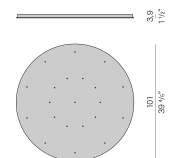

Canopy for power supply with 7 outputs.

XM9001-12

Canopy for power supply with 12 outputs.

XM9001-21

Canopy for power supply with 21 outputs.

PANZERI

Olivia

Accessories / power supply and fixing