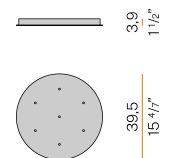

XM9001-07

Canopy for power supply with 7 outputs.