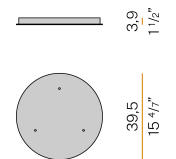

Canopy for power supply with 6 outputs.

XM8901-09

Canopy for power supply with 9 outputs.

XM8901-15

Canopy for power supply with 15 outputs.

XM9001-03

Canopy for power supply with 3 outputs.

XM9001-07