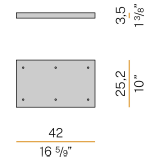

XM8901-06

Canopy for power supply with 6 outputs.