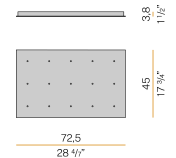

Canopy for power supply with 6 outputs.

XM8901-09

Canopy for power supply with 9 outputs.

XM8901-15

Canopy for power supply with 15 outputs.

XM9001-03

Canopy for power supply with 3 outputs.

XM9001-07