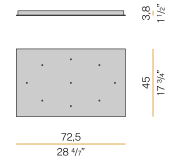

XM8901-09

Canopy for power supply with 9 outputs.