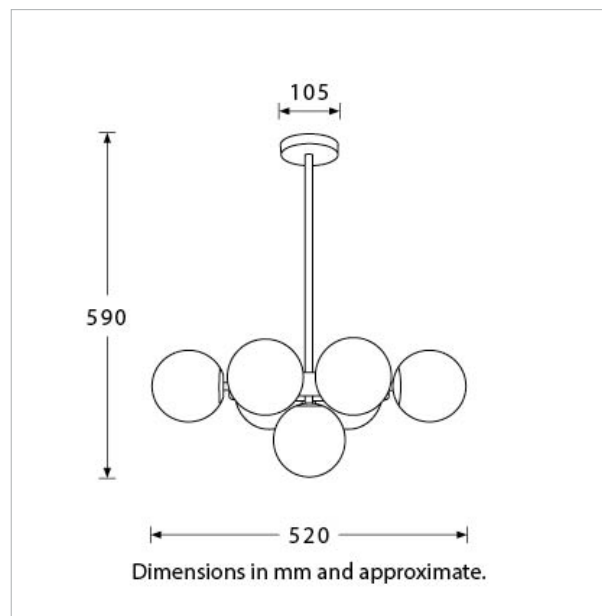

H&
CO

LIGHT BEYOND DESIGN