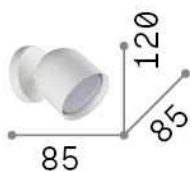

General info

Indoor - Wall lamps

Ean	8021696314129
Item	DODO AP1 OTTONE
Installation	Wall lamps
Guarantee	5 years
Gross weight	0.57 kg
Volume	0.001489 m ³

Technical info

Net weight	0.45 kg
Insulation class	II
Protection index	IP20
Compliance	CE
Operating temperature	0° ~ +40 °C
Dimmer	Determined by the light bulb
Power output	220-240 V AC
Power supply	Not required
Adjustability	vert. 0°-90°

Source info

Integrated source	Light bulb (included)
Replaceable source	No
Power	GX53 max 1 x 15 W
Emission	Direct
Max consumption	-
Bulb included	1 - E14 OLIVA 4W 3000K CRI80 SATIN