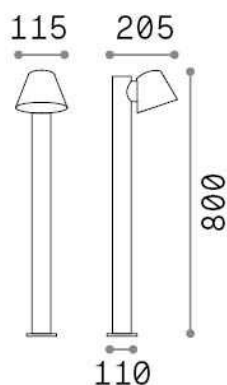

General info

Outdoor - Floor lamps

Ean	8021696322414
Item	GAS PT1 GRIGIO
Installation	Floor lamps
Guarantee	5 years
Gross weight	2.11 kg
Volume	0.021648 m ³

Technical info

Net weight	1.79 kg
Insulation class	I
Protection index	IP43
Compliance	CE
Operating temperature	0° ~ +40 °C
Dimmer	Determined by the light bulb
Power output	220-240 V AC
Power supply	Not required

Source info

Integrated source	Light bulb (not included)
Replaceable source	No
Power	GU10 max 1 x 35 W
Emission	Direct
Max consumption	-