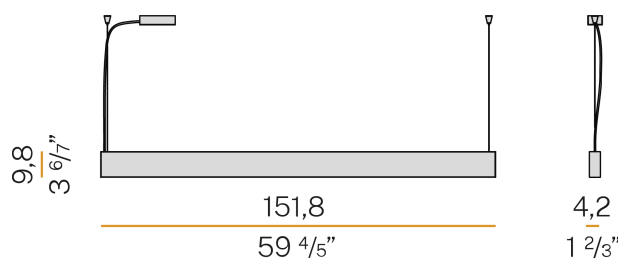

Technical drawing