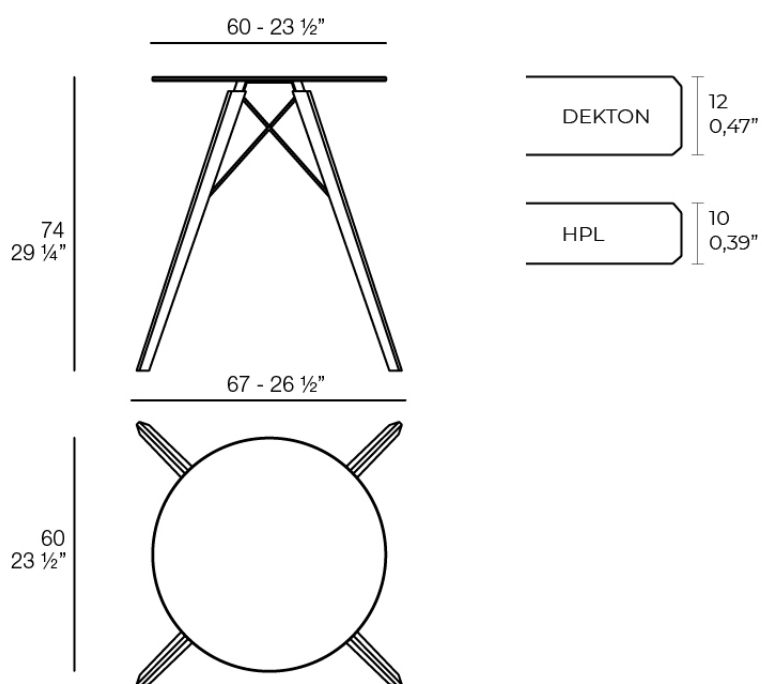

Products / Dining Tables / Faz Wood Dining Table ø60x74

Faz wood dining table ø60x74

by Ramón Esteve

Faz is a modular collection of outdoor furniture and planters designed by Ramón Esteve for Vondom. He is the architect of harmony, serenity, timelessness and universality, and he has created mineral and emphatic shapes that make Faz a design that contextualizes with homes and installations. An ambience, encircling as a result of the blissful combination of the material and lighting, so that the sole sensation would be its fusion.

Info

Description

Weight: 9.05 Kg

FAZ WOOD Mesa Comedor Ø60
FAZ WOOD Dinning table Ø23 1/2"

Finishes

finishes

HPL

Ref. 54310

white

black

HPL WHITE

Ref. 54310B

white

DEKTON

Ref. 54310M

kelya