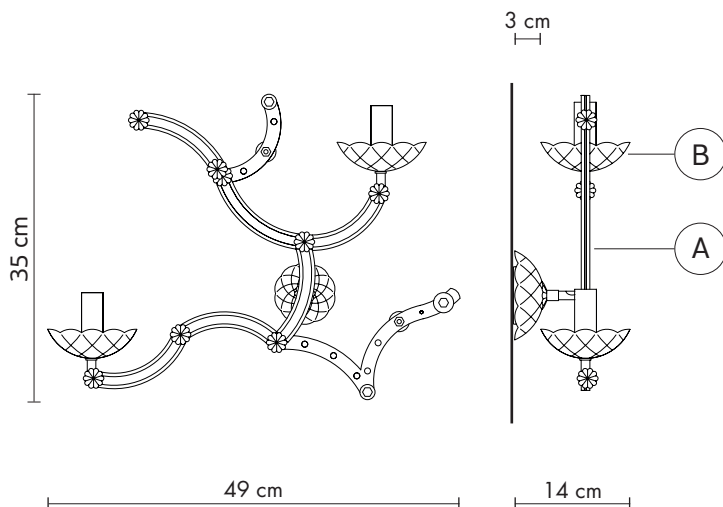

material artistic glass
colour transparent

BOBECHE "B"

material artistic glass
colour transparent

ELECTRICAL SYSTEM

socket E14
source 2 x max 42W
energy class da E a A++

PACKAGING

nr. of collis 1
net weight/kg 1,2
gross weight/kg
packaging/cm

EMISSION OF LIGHT

one directional

direct
filtered
indirect
none

CERTIFICATION

IEC 60598-1:2008
EN 60598-1:2008 + A11:2009

IP rate IP20
bulb not provided

COLLECTION

available also as: suspension lamp