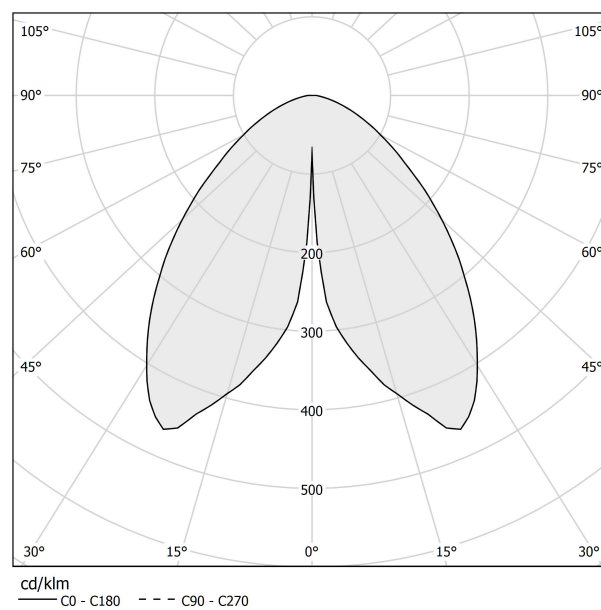

Polar diagram