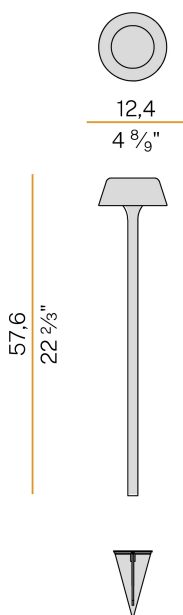

PANZERI

Firefly In The Sky

5V DC battery
PE07806.011.0514

● mat black

DIRECT
LIGHT

Data sheet

CODE	PE07806.011.0514
SYSTEM POWER CONSUMPTION	2W
EFFICACY	67lm/W
LIGHT SOURCE	LED
LIGHT SOURCE LIFETIME	L80 (B10) 70.000h
COLOUR TEMPERATURE	2700K Ra>90
LIGHT DISTRIBUTION	diffused
POWER SUPPLY	5V DC
ELECTRICAL CONFIGURATION	battery
NOMINAL LUMINOUS FLUX	273lm
LUMEN OUTPUT	134lm
EFFICIENCY	49.1%
WEIGHT	0.91 Kg
PROTECTION DEGREE	IP65
COLOUR TOLLERANCES	SDCM 3
PACKING DIMENSIONS	14,0 x 63,0 x 12,5 cm

Floor lighting fixture for outdoor spaces, with direct light emission. Galvanized sheet metal peg for ground fixing in polyacrylic paint. Body in brass and aluminium in white, champagne, mat black, bronze or titanium polyacrylic paint. Removable head with magnetic fastening, in die-cast aluminium with polyacrylic paint. Silicone gaskets. Modelled acrylic diffuser with mat finish and serigraphy. Stainless steel screws. Push-button to adjust luminosity according to 5 levels of visual comfort. Battery status indicator integrated into the head. Equipped with Li-Po battery USB-C rechargeable, with up to 6 hours life at 100% of light emission and up to 24 hours life at 25%. Equipped with battery charger with USB-C connector and adapter plug.

Technical drawing

Polar diagram

PANZERI

Firefly In The Sky

Accessories / charging

YRM07802.010

Multiple charging tray for up to 10 Firefly in the Sky models.