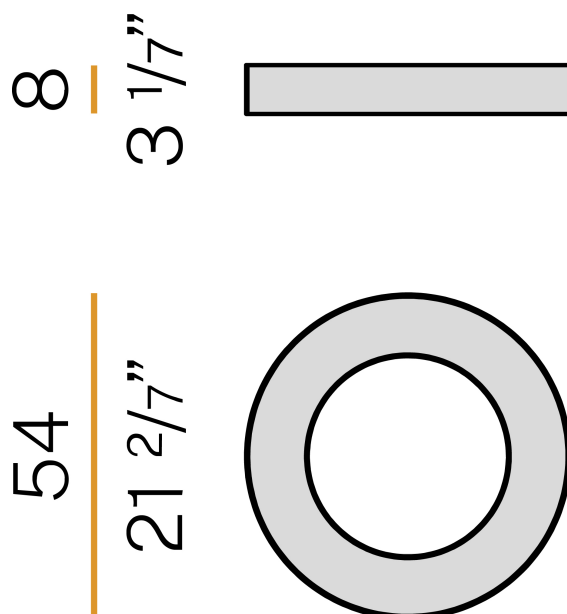

PANZERI

Silver Ring

220-240V AC dimmable (DALI/Push DIM)

P08202.050.0402

Data sheet

CODE	P08202.050.0402
SYSTEM POWER CONSUMPTION	25W
EFFICACY	72.36lm/W
LIGHT SOURCE	LED
COLOUR TEMPERATURE	3000K Ra>90
LIGHT DISTRIBUTION	diffused
POWER SUPPLY	220-240V AC
FREQUENCY	50/60Hz
ELECTRICAL CONFIGURATION	dimmable (DALI/Push DIM)
DRIVER	integrated included
NOMINAL LUMINOUS FLUX	3100lm
LUMEN OUTPUT	1809lm
EFFICIENCY	58.4%
WEIGHT	4.90 Kg
PROTECTION DEGREE	IP40
COLOUR TOLLERANCES	SDCM 3
GLOW WIRE TEST PERFORMANCE	850°
PACKING DIMENSIONS	58,0 x 14,0 x 58,0 cm

Ceiling or wall lighting fixture for interiors, with direct light emission.
Pickled sheet metal ceiling/wall bracket in polyacrylic paint.
Pickled sheet metal structure in polyacrylic paint.
Aluminium dissipation plates.
Pickled sheet metal covers in white, black or bronze polyacrylic paint, or with gold leaf coating.
Modelled polycarbonate diffuser with opaline finish.

Technical drawing

Application

Polar diagram