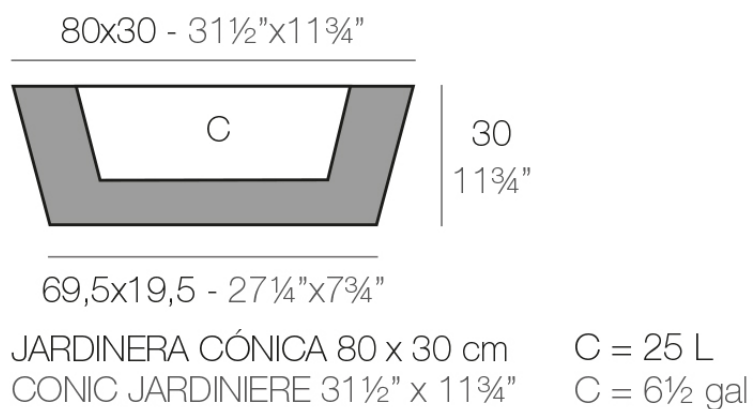

Info

Description

Pot made of polyethylene resin by rotational moulding. 100% Recyclable. Item suitable for indoor and outdoor use. Available in different finishes.

Weight: 5.22 Kg

Finishes

finishes

BASIC

Ref. 43630A