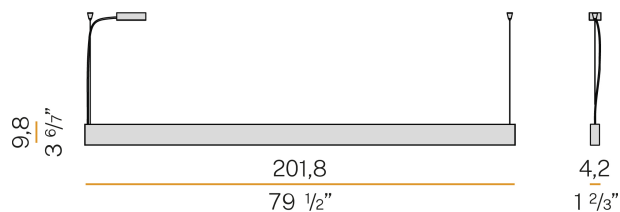

Technical drawing