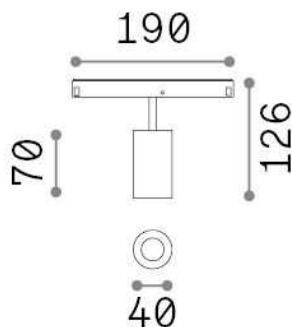

General info

Technical - Systems

Ean	8021696321936
Item	EGO TRACK SINGLE 08W 4000K DALI BK
Installation	Systems
Guarantee	5 years
Gross weight	0.3 kg
Volume	0.001734 m ³

Technical info

Net weight	0.2 kg
Insulation class	III
Protection index	IP20
Compliance	CE
Operating temperature	0° ~ +40 °C
Dimmer	1, DALI
Power output	48 V DC
Power supply	Required, remoted, not included NO
Adjustability	vert. 0°-90° , orizz. 0°-335°
Accessories not included	Honeycomb filter, Ego profile

Source info

Integrated source	Integrated LED module
Replaceable source	Replaceable (by qualified operators only)
Power	8 W
Emission	Direct
Max consumption	max 8,00 W
Features LED	LED COB CITIZEN
CCT LED	4000 K
Duration LED (t. 25°c)	50000 h
CRI	> 90
SDCM	3
Light beam	30°
Light beam flux	900 lm
Useful light flux	790 lm
Photobiological risk	1
Standby power	< 0.50 W