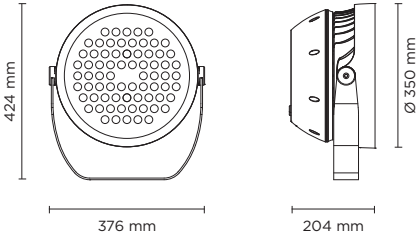

101805 LIGHTBEAM-18 RGBW

light source	light beam options	lumen output (lm)
RGBW		
high-power led	8° / 15° / 30° / 45° / 60° / 15x60° / 20x40°	2.206
Tunable white		
high-power led	8° / 15° / 30° / 45° / 60° / 15x60° / 20x40°	2.758

Technical data

Wattage	36 WATT
Light source	NR. 18 OSRAM LED
Gross weight	2,60 Kg

101806 LIGHTBEAM-30 RGBW

light source	light beam options	lumen output (lm)
RGBW		
high-power led	8° / 15° / 30° / 45° / 60° / 15x60° / 20x40°	3.989
Tunable white		
high-power led	8° / 15° / 30° / 45° / 60° / 15x60° / 20x40°	4.986

Technical data

Wattage	60 WATT
Light source	NR. 30 OSRAM LED
Gross weight	5,20 Kg

101807 LIGHTBEAM-48 RGBW

light source	light beam options	lumen output (lm)
RGBW		
high-power led	8° / 15° / 30° / 45° / 60° / 15x60° / 20x40°	5.124
Tunable white		
high-power led	8° / 15° / 30° / 45° / 60° / 15x60° / 20x40°	6.405

Technical data

Wattage	100 WATT
Light source	NR. 48 OSRAM LED
Gross weight	7,30 Kg

101808 LIGHTBEAM-60 RGBW

light source	light beam options	lumen output (lm)
RGBW		
high-power led	8° / 15° / 30° / 45° / 60° / 15x60° / 20x40°	9.906
Tunable white		
high-power led	8° / 15° / 30° / 45° / 60° / 15x60° / 20x40°	12.383