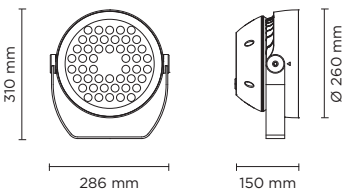

101805 LIGHTBEAM-18 RGBW

light source	light beam options	lumen output (lm)
RGBW		
high-power led	8° / 15° / 30° / 45° / 60° / 15x60° / 20x40°	2.206
Tunable white		
high-power led	8° / 15° / 30° / 45° / 60° / 15x60° / 20x40°	2.758

Technical data

Wattage	36 WATT
Light source	NR. 18 OSRAM LED
Gross weight	2,60 Kg

101806 LIGHTBEAM-30 RGBW

light source	light beam options	lumen output (lm)
RGBW		
high-power led	8° / 15° / 30° / 45° / 60° / 15x60° / 20x40°	3.989
Tunable white		
high-power led	8° / 15° / 30° / 45° / 60° / 15x60° / 20x40°	4.986

Technical data

Wattage	60 WATT
Light source	NR. 30 OSRAM LED
Gross weight	5,20 Kg

101807 LIGHTBEAM-48 RGBW

light source	light beam options	lumen output (lm)
RGBW		
high-power led	8° / 15° / 30° / 45° / 60° / 15x60° / 20x40°	5.124
Tunable white		
high-power led	8° / 15° / 30° / 45° / 60° / 15x60° / 20x40°	6.405

Technical data

Wattage	100 WATT
Light source	NR. 48 OSRAM LED
Gross weight	7,30 Kg

101808 LIGHTBEAM-60 RGBW

light source	light beam options	lumen output (lm)
RGBW		
high-power led	8° / 15° / 30° / 45° / 60° / 15x60° / 20x40°	9.906
Tunable white		
high-power led	8° / 15° / 30° / 45° / 60° / 15x60° / 20x40°	12.383