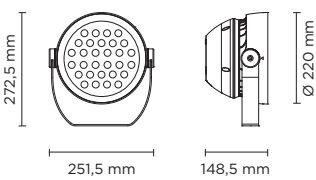

101805 LIGHTBEAM-18 RGBW

light source	light beam options	lumen output (lm)
RGBW		
high-power led	8° / 15° / 30° / 45° / 60° / 15x60° / 20x40°	2.206
Tunable white		
high-power led	8° / 15° / 30° / 45° / 60° / 15x60° / 20x40°	2.758

Technical data

Wattage	36 WATT
Light source	NR. 18 OSRAM LED
Gross weight	2,60 Kg

101806 LIGHTBEAM-30 RGBW

light source	light beam options	lumen output (lm)
RGBW		
high-power led	8° / 15° / 30° / 45° / 60° / 15x60° / 20x40°	3.989
Tunable white		
high-power led	8° / 15° / 30° / 45° / 60° / 15x60° / 20x40°	4.986

Technical data

Wattage	60 WATT
Light source	NR. 30 OSRAM LED
Gross weight	5,20 Kg

101807 LIGHTBEAM-48 RGBW

light source	light beam options	lumen output (lm)
RGBW		
high-power led	8° / 15° / 30° / 45° / 60° / 15x60° / 20x40°	5.124
Tunable white		
high-power led	8° / 15° / 30° / 45° / 60° / 15x60° / 20x40°	6.405

Technical data

Wattage	100 WATT
Light source	NR. 48 OSRAM LED
Gross weight	7,30 Kg

101808 LIGHTBEAM-60 RGBW

light source	light beam options	lumen output (lm)
RGBW		
high-power led	8° / 15° / 30° / 45° / 60° / 15x60° / 20x40°	9.906
Tunable white		
high-power led	8° / 15° / 30° / 45° / 60° / 15x60° / 20x40°	12.383