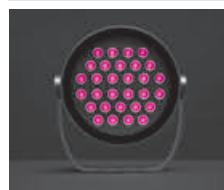

101805-06-07-08

LIGHTBEAM RGBW / TUNABLE WHITE

Projector for outdoor installation. phospho-chromatised and polyester powder coated die-cast copper-free aluminium body, tempered safety glass, moulded silicone gasket and stainless steel screws. With 18 to 60 OSRAM RGBW LED, available as 24V (remote power supply needed) or 220-240V (built-in power supply), DMX interface. IP66 rating.

101805 LIGHTBEAM-18 RGBW

light source	light beam options	lumen output (lm)
RGBW		
high-power led	8° / 15° / 30° / 45° / 60° / 15x60° / 20x40°	2.206
Tunable white		
high-power led	8° / 15° / 30° / 45° / 60° / 15x60° / 20x40°	2.758

Technical data

Wattage	36 WATT
Light source	NR. 18 OSRAM LED
Gross weight	2,60 Kg

101806 LIGHTBEAM-30 RGBW

light source	light beam options	lumen output (lm)
RGBW		
high-power led	8° / 15° / 30° / 45° / 60° / 15x60° / 20x40°	3.989
Tunable white		
high-power led	8° / 15° / 30° / 45° / 60° / 15x60° / 20x40°	4.986

Technical data

Wattage	60 WATT
Light source	NR. 30 OSRAM LED
Gross weight	5,20 Kg

101807 LIGHTBEAM-48 RGBW

light source	light beam options	lumen output (lm)
RGBW		
high-power led	8° / 15° / 30° / 45° / 60° / 15x60° / 20x40°	5.124
Tunable white		
high-power led	8° / 15° / 30° / 45° / 60° / 15x60° / 20x40°	6.405