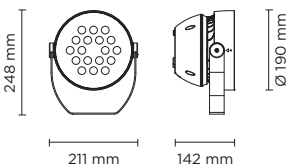

Technical features

Technical data

IP Rating	IP66
IK Rating	08
Material	High corrosion resistance die-cast copper-free aluminum body
Coating	Polyester powder coating with phosphochromating pre-finish
Light source	OSRAM OSOLON SSL 80 LED
Screws	Stainless steel
Transformer	Built-in or remote, as per customer preference
Gasket	Silicone rubber
Glass	Tempered
Power cable	1 mt. power cable included

Technical data

Wattage	36 WATT
Light source	NR. 18 OSRAM LED
Gross weight	2,60 Kg

101806 LIGHTBEAM-30 RGBW

light source	light beam options	lumen output (lm)
RGBW		
high-power led	8° / 15° / 30° / 45° / 60° / 15x60° / 20x40°	3.989
Tunable white		
high-power led	8° / 15° / 30° / 45° / 60° / 15x60° / 20x40°	4.986

Technical data

Wattage	60 WATT
Light source	NR. 30 OSRAM LED
Gross weight	5,20 Kg

101807 LIGHTBEAM-48 RGBW

light source	light beam options	lumen output (lm)
RGBW		
high-power led	8° / 15° / 30° / 45° / 60° / 15x60° / 20x40°	5.124
Tunable white		
high-power led	8° / 15° / 30° / 45° / 60° / 15x60° / 20x40°	6.405

Technical data

Wattage	100 WATT
Light source	NR. 48 OSRAM LED
Gross weight	7,30 Kg

101808 LIGHTBEAM-60 RGBW

light source	light beam options	lumen output (lm)
RGBW		
high-power led	8° / 15° / 30° / 45° / 60° / 15x60° / 20x40°	9.906
Tunable white		
high-power led	8° / 15° / 30° / 45° / 60° / 15x60° / 20x40°	12.383