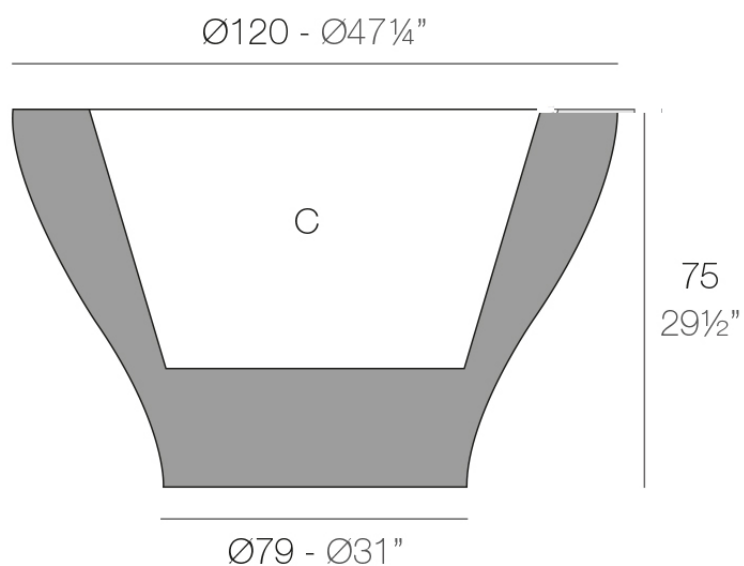

Info

Description

Pot made of polyethylene resin by rotational moulding. 100% Recyclable. Item suitable for indoor and outdoor use. Available in different finishes.

Weight: 30 Kg

CENTRO ALTO $\text{Ø}120$
CENTRO ALTO $\text{Ø}47\frac{1}{4}"$