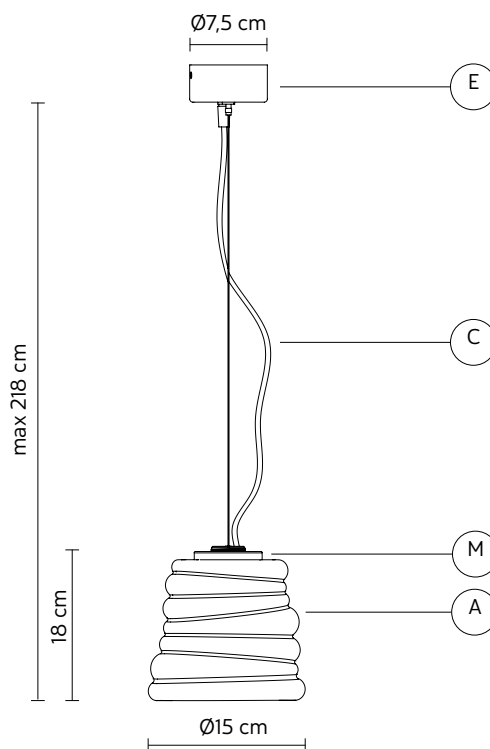

BIBENDUM pendant

Paola Navone design

year 2019

DATA SHEET - SE198DD INT

LAMPSHADE "A"

material glass
colour white frosted

KIT LED "M"

material aluminum
colour matt black

CEILING CUP "E"

material metal
colour matt black

ELECTRICAL CABLE "C"

colour black fabric cable

ELECTRICAL SYSTEM

socket E14
source 1 x max 42W
energy class from E to A++

PACKAGING

n° cartons 1
net weight/kg 0,9
gross weight/kg 1,4
packaging/cm 24x24x39

LIGHT EMISSION

unidirectional

direct
filtered
indirect
absence

COLLECTION

also available LED version

COMPLIANT WITH

IEC 60598-1:2014
EN 60598-1:2015

degree of protection IP20
bulb not provided