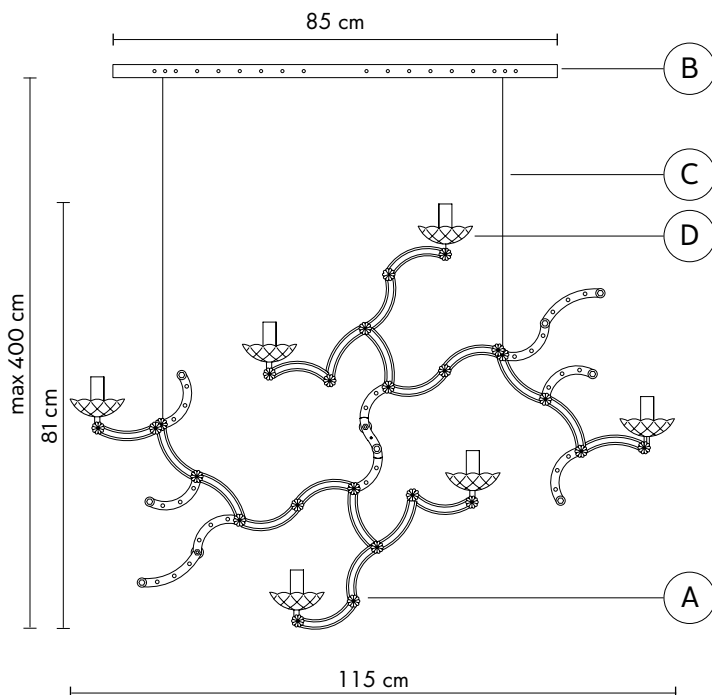

material artistic glass
colour transparent

BARRA TRAFORATA "B"

material metal
colour chrome (galvanic process)

ELECTRICAL CABLE "C"

colour transparent

ELECTRICAL SYSTEM

socket E14
source 6 x max 42W
energy class from E to A++

PACKAGING

n° cartons 1
net weight/kg 4,6
gross weight/kg 7,5
packaging/cm 82x116x13,5

LIGHT EMISSION

unidirectional

 direct
 filtered
 indirect
 absence

COMPLIANT WITH

IEC 60598-1:2014
EN 60598-1:2015

degree of protection IP20
bulb not provided