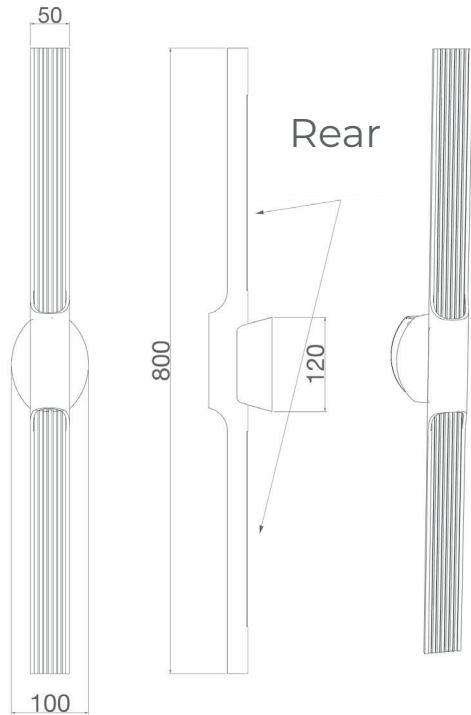

WHITE
VEIN

BROWN
VEIN

Dimension
mm [in]

Reference
WLBM800CY

Description

Patinated bronze body - Alabaster diffuser - Protective varnish

Reparability

Driver and led are replaceable