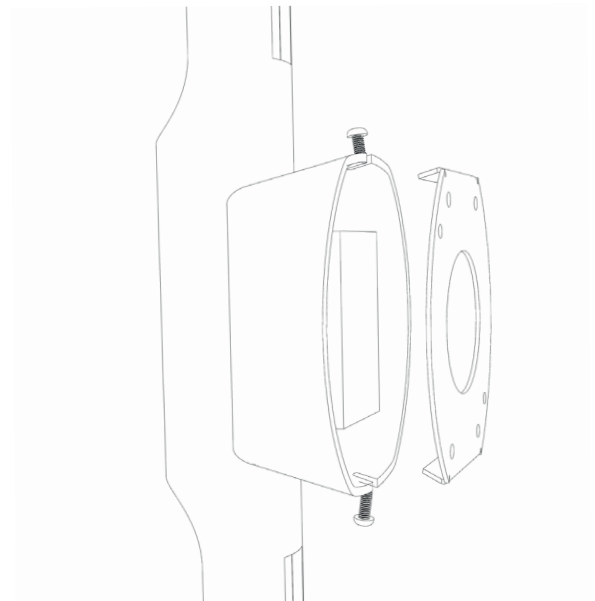

Fixing

Bronze Finishes

Patinas

FNRB
RAW
BRONZE

FNMB
MEDIUM
BRONZE

FNBK
BLACK
BRONZE

Special

FNBN
BRUSHED
NICKEL

CUSTOM
FINISHING
ON DEMAND

Alabasters

Type

WHITE
VEIN

BROWN
VEIN