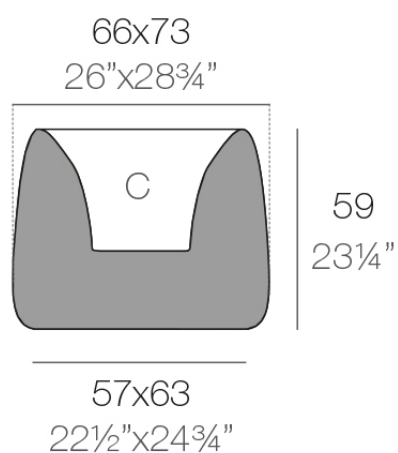

Products / Planters / Organic Square Planter 66x73x57

Organic square planter 66x73x57

The most extensive collection of indoor and outdoor planters designed by Studio Vondom. Timeless and minimalist designs that allow you to create unique and original atmospheres for homes, restaurants and any space.

Info

Description

Weight: 10.38 Kg

ORGANIC cuadrada 66x73 cm... C = 36 l

ORGANIC square 26"x28³/₄" C = 9¹/₂ gal

Finishes

finishes

BASIC