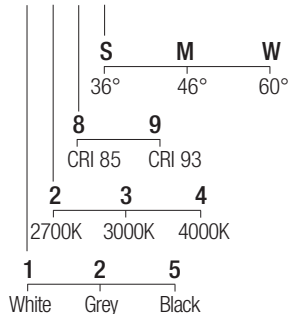

**Supply current**  
250mA (V, 37V)

**Power**  
10W

**Dimensions**

**Photometric diagrams**

**CCT/CRI/Flux**

	CRI85	CRI93
2700K	890lm	840lm
3000K	1000lm	930lm
4000K	1040lm	960lm

**Code construction**

LL1 X X X X

**Optionals**

**SC1002**  
Milky screen

**Note:** the screen must be ordered together with the lighting fixture

**Drivers**