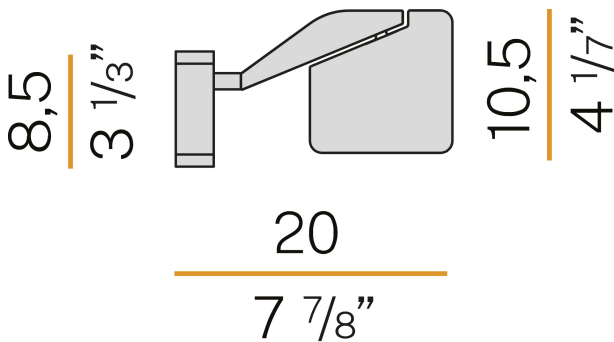

Technical drawing