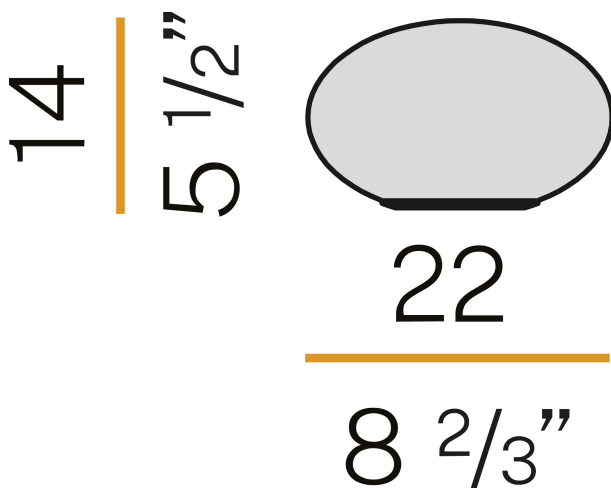

Technical drawing