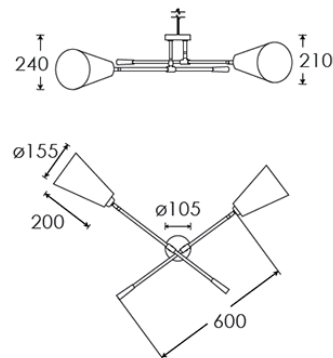

H E A T H F I E L D & C O

PRODUCT SPECIFICATION SHEET

Wall Light | ANDRO DOUBLE

WALL LIGHT

Material: Metal
Finish shown: Antique Brass & Black Satin
Code: WL-ANDR-ABRS-BLCK-DBL

LAMPSHADE AS SHOWN

6" Tall French Drum Black Satin
Shade code: SH-06-TFRD
Shade lining: Gold PVC

SWITCHING & PLUG

Hardwired

WEIGHT

1.5 kg approx.

LAMPING

2 x E14 Lampholder - 25W max. LED bulb recommended.

FIXING NOTE

It is the buyer's responsibility to ensure that suitable fixings are used.

Dimensions in mm and approximate
** This product is adjustable*

H&Co

Decorative lighting
for beautiful spaces

www.heathfield.co.uk | + 44 (0) 1732 350450 | sales@heathfield.co.uk

Unit 1, Priory Road, Tonbridge, Kent, TN9 2AF, United Kingdom